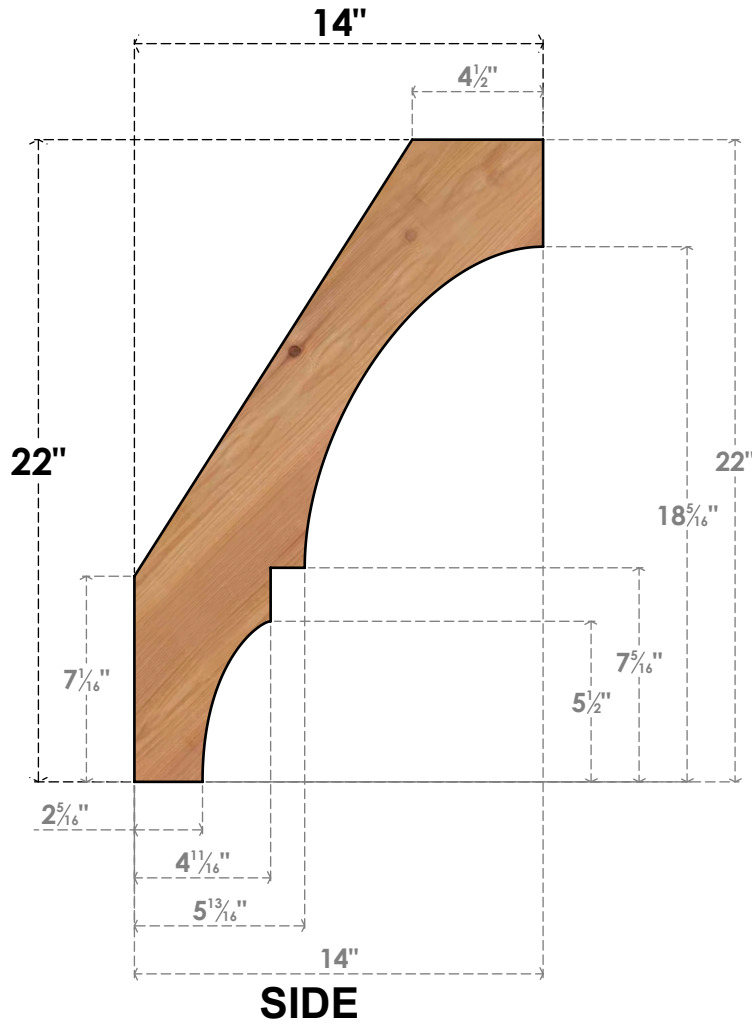

BRC06X14X22BOA00SWR

5 1/2"W X 14"D X 22"H BALBOA SMOOTH BRACE, WESTERN RED CEDAR

EKENA MILLWORK
 2300 WEST MAIN ST.
 CLARKSVILLE, TX 75426
 TOLL FREE: 866-607-0453
 WWW.EKENAMILLWORK.COM

NOTES

1. INSTALLATION TO BE COMPLETED IN ACCORDANCE WITH MANUFACTURER'S SPECIFICATIONS.
2. DRAWING MAY NOT BE TO SCALE
3. THIS DRAWING IS INTENDED FOR DESIGN AND PLANNING PURPOSES ONLY.
4. ALL INFORMATION CONTAINED HEREIN WAS CURRENT AT THE TIME OF DEVELOPMENT BUT MUST BE REVIEWED AND APPROVED BY THE PRODUCT MANUFACTURER TO BE CONSIDERED ACCURATE.
5. PRODUCTS ARE NOT KILN DRIED. THIS ITEM IS UNIQUE AND WILL CONTAIN THE NATURAL VARIATIONS THAT THE WOOD SPECIES OFFERS. THIS MAY RESULT IN VARIATIONS UP TO 1/4"